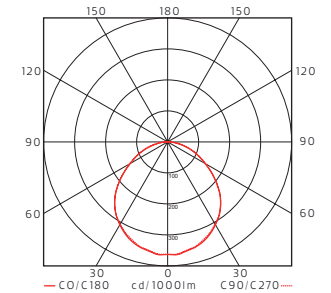

ZERO® LENS

PENDLAR/PENDANTS

Utförande

Strukturlackerad aluminium vit RAL 9016, svart RAL 9005. Bländskydd av matt akryl. Textilkabel. Andra färger på begäran.

LED info

Systemeffekt 10W, 14W. Armaturlumen 640LM, 700LM, 973LM, 1070LM. Korrelerad färgtemperatur 3000K, 4000K. Färgtolerans SDCM 3. Färgåtergivning RA >80. Diameter 180 mm - L80 52.000h. Diameter 450 mm - L80 72.000h.

Montage

I takkrok, 2,3 m kabel. Inklusive takkopp.

Anslutning

Takkontakt DCL alt. kopplingsplint 3x2,25mm² alt. 5x2,25mm².

Design

Jens Fager 2010.

Finish

Structural painted aluminum. White RAL 9016, black RAL 9005. Diffuser in matt acrylic. Textile cable. Other colours on request.

LED info

System power: 10W, 14W. Luminaire Luminous Flux: 640LM, 700LM, 973LM, 1070LM. CCT 3000K, 4000K. SDCM 3. CRI 80. Diameter 180 mm - L80 52.000h. Diameter 450 mm - L80 72.000h.

Installation

In ceiling hook, 2,3 m cable. Including ceiling cup.

Connection

DCL plug or terminal block 3x2,25mm² or 5x2,25mm².

Design

Jens Fager 2010